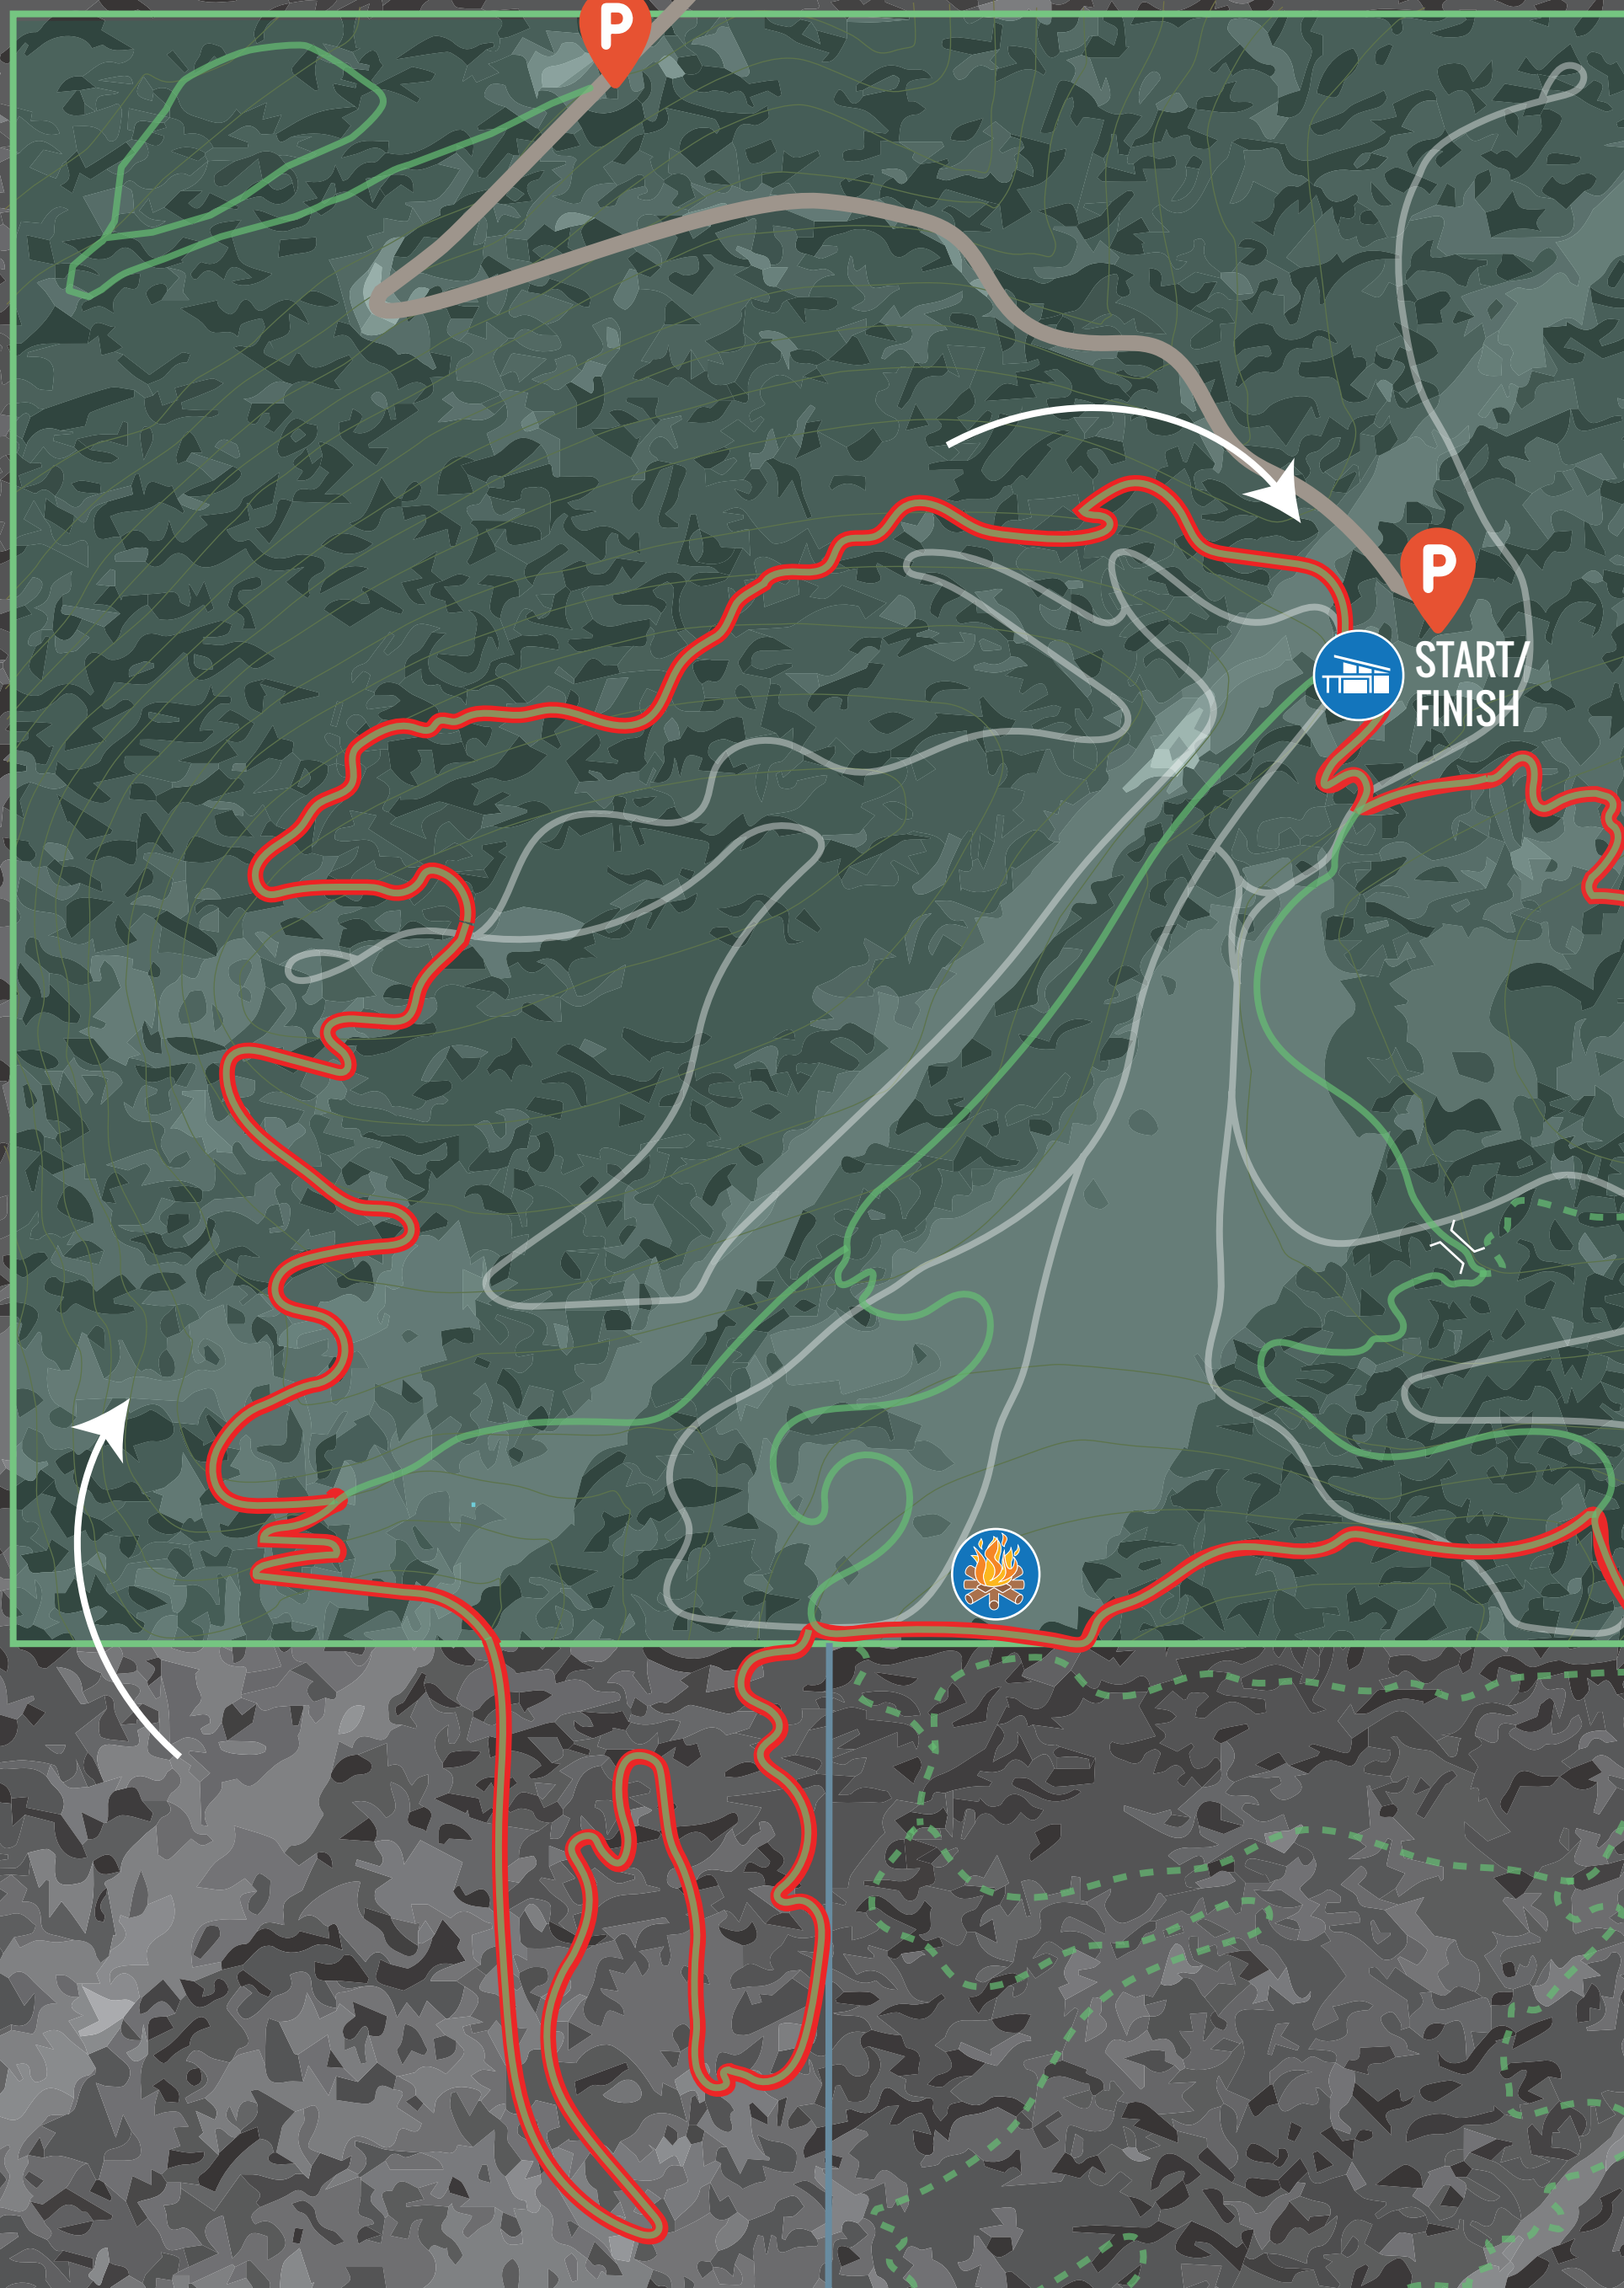

PINE STREET WOODS

— SYRINGA TRAIL SYSTEM —

FATSQUATCH
ENDURANCE FAT BIKE RACE

- Fatsquatch race course - 2.6 miles
- Other groomed narrow trails
- Ungroomed narrow trails
- Groomed wide trails
- Race direction
- Warming & aid station

- Bridge
- Sign Board Trail Map
- Trailhead Parking
- Outdoor Rec Center